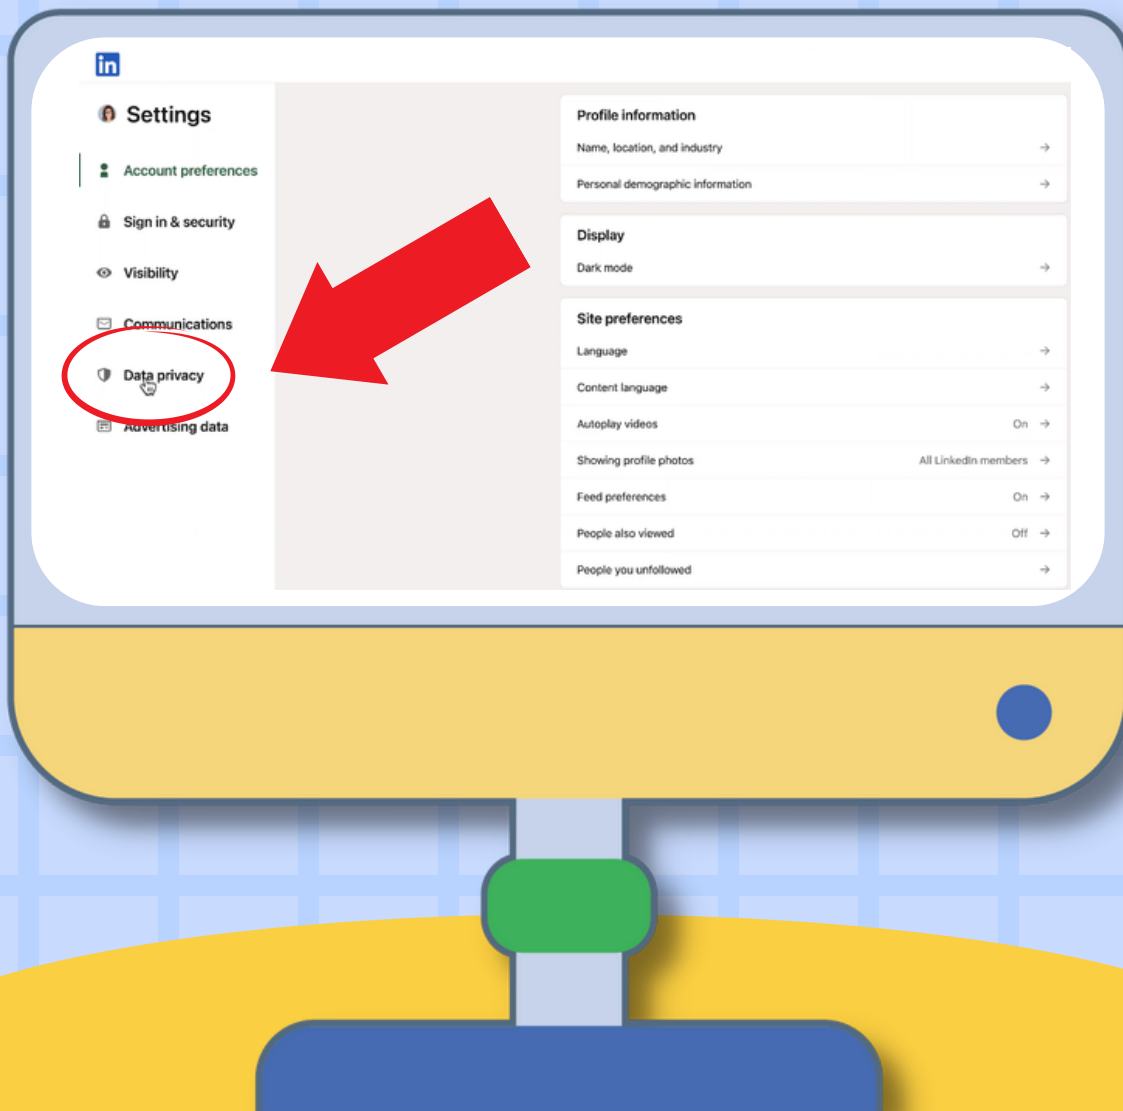

Here's How to Export Your LinkedIn Connections

3

Click on Data Privacy on the left side