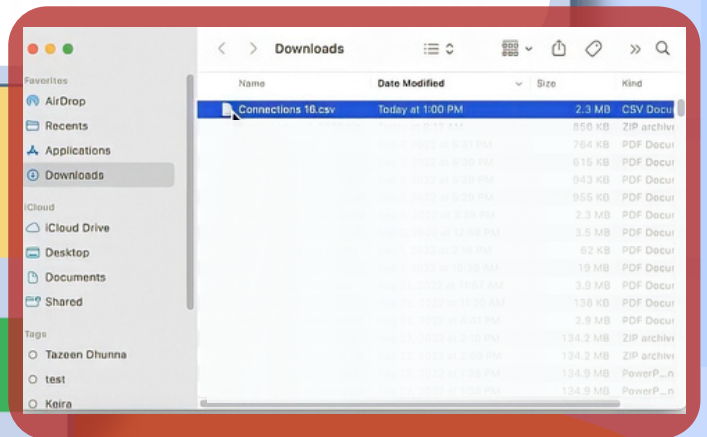

Here's How to Export Your LinkedIn Connections

7

In 10 minutes you will get an email from LinkedIn - Click to download

Export your data

Your LinkedIn data belongs to you, and you can download an archive any time or [view the rich media](#) you have uploaded.

☐ Download larger data archive, including connections, contacts, account history, and information we infer about you based on your profile and activity. [Learn more](#)

☒ Want something in particular? Select the data files you're most interested in.

- ☐ Articles
- ☒ Connections
- ☐ Imported Contacts
- ☐ Messages
- ☐ Invitations
- ☐ Profile
- ☐ Recommendations
- ☐ Registration

Download archive