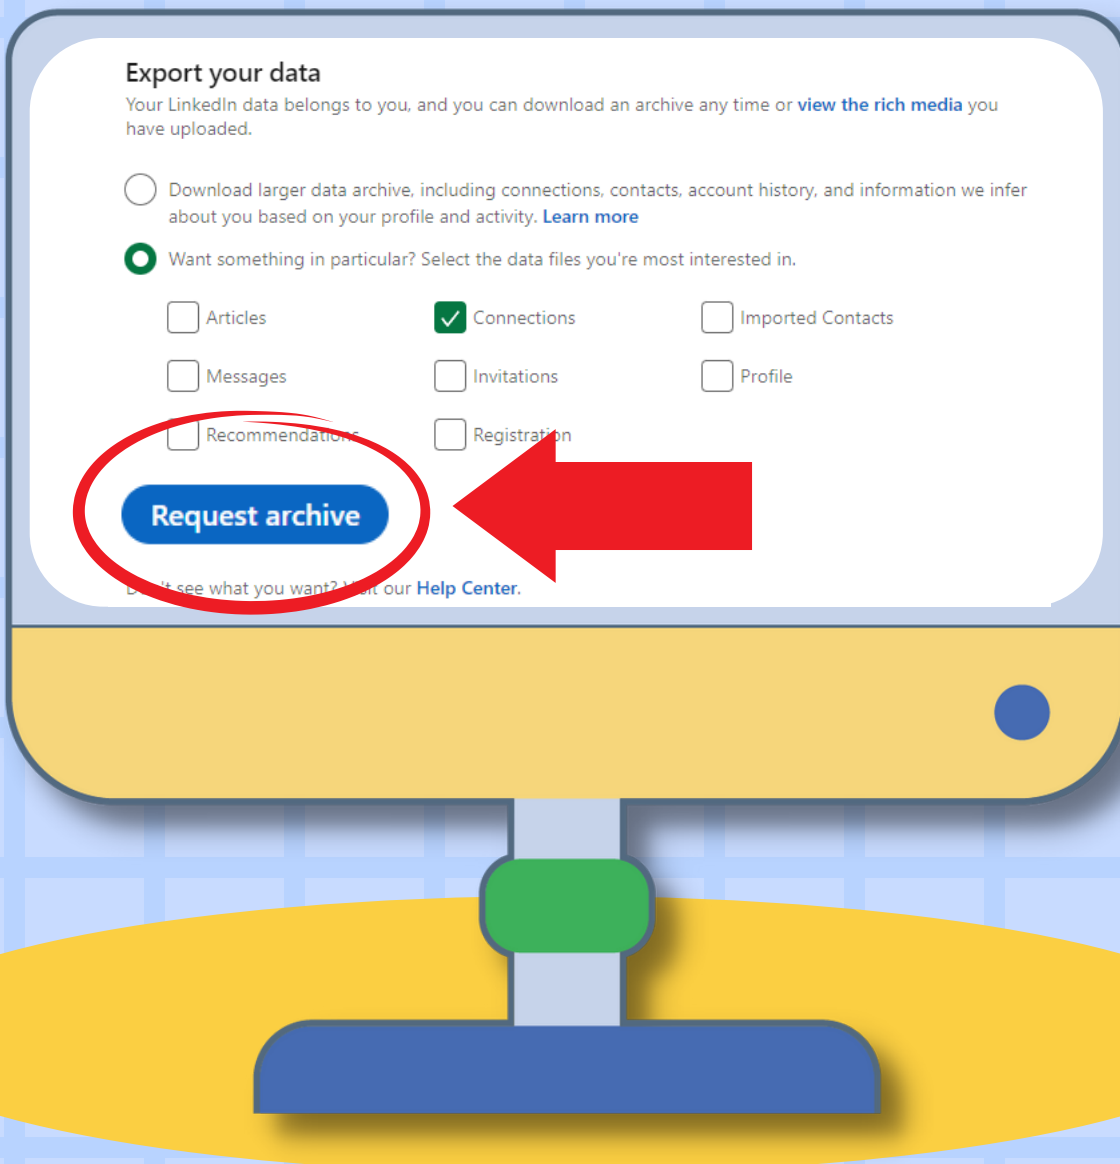

Want something in particular? Select the data files you're most interested in.

- | | | |
|--|--|--|
| <input type="checkbox"/> Articles | <input checked="" type="checkbox"/> Connections | <input type="checkbox"/> Imported Contacts |
| <input type="checkbox"/> Messages | <input type="checkbox"/> Invitations | <input type="checkbox"/> Profile |
| <input type="checkbox"/> Recommendations | <input type="checkbox"/> Registration | |

- Connections**
- Invitations
- Registration

6

Click Request Archive

Here's How to Export Your LinkedIn Connections

7

In 10 minutes you will get an email from LinkedIn - Click to download

Export your data

Your LinkedIn data belongs to you, and you can download an archive any time or [view the rich media](#) you have uploaded.