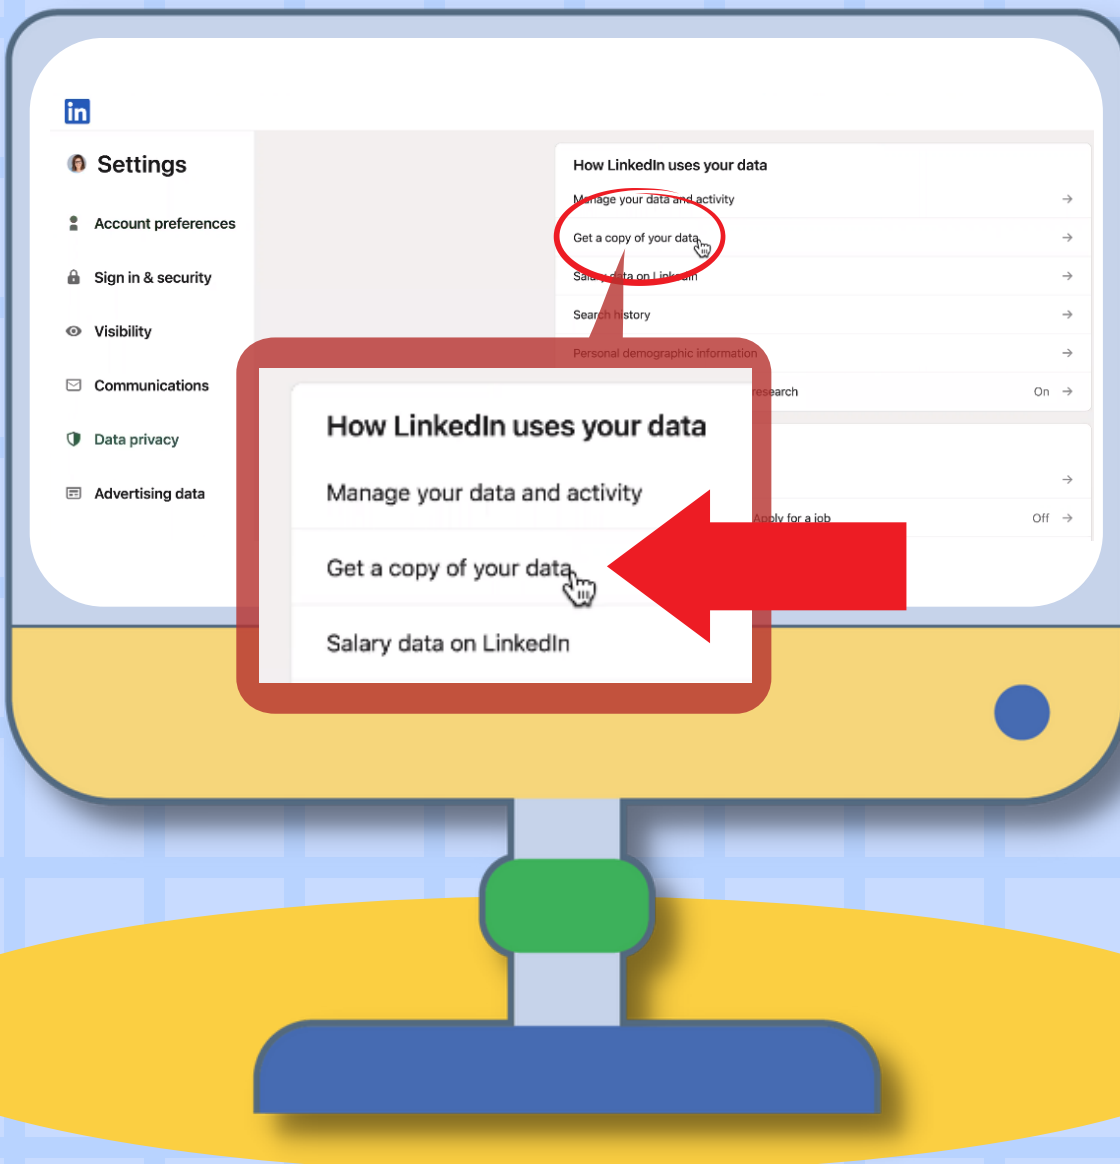

Here's How to Export Your LinkedIn Connections

3

Click on Data Privacy on the left side

Here's How to Export Your LinkedIn Connections

4

Click Get a Copy of Your Data

5

Click on Connections